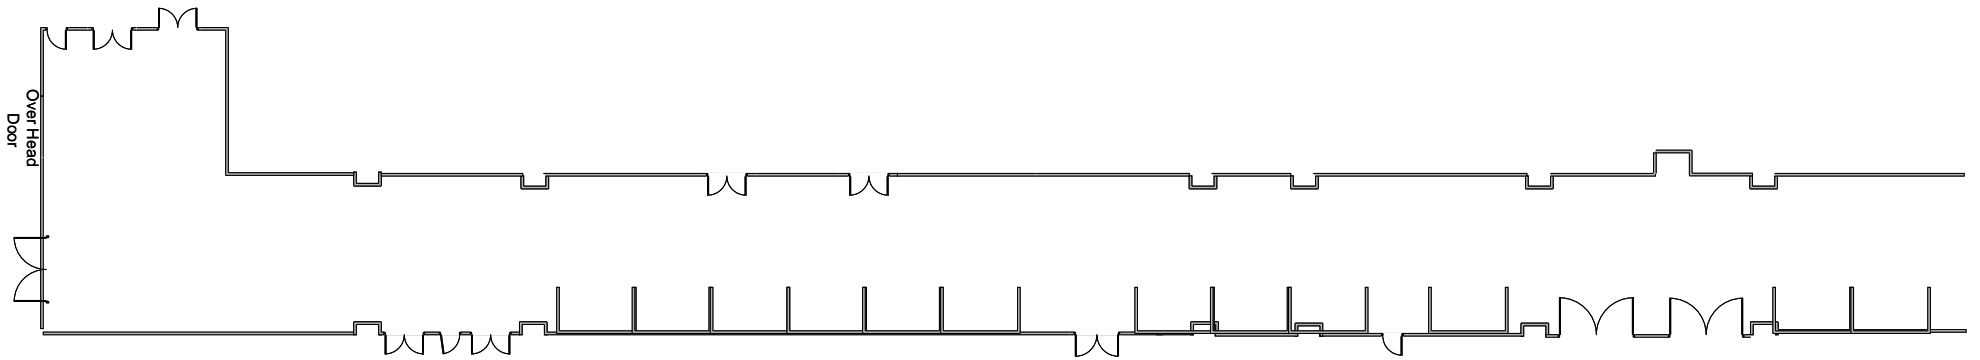

Ag Centre Hallway South of Intersection

**CANADA ROOM
HALLWAY
160'X18'**

All booths 10' wide x 8' deep

EXHIBITION HALL

CITY SQUARE / EXHIBITION HALL

HOME SHOW

Blue Hallway

Home Show

Main Street

All booths in the Main Street hall are 10' wide X 8' deep.

Home Show