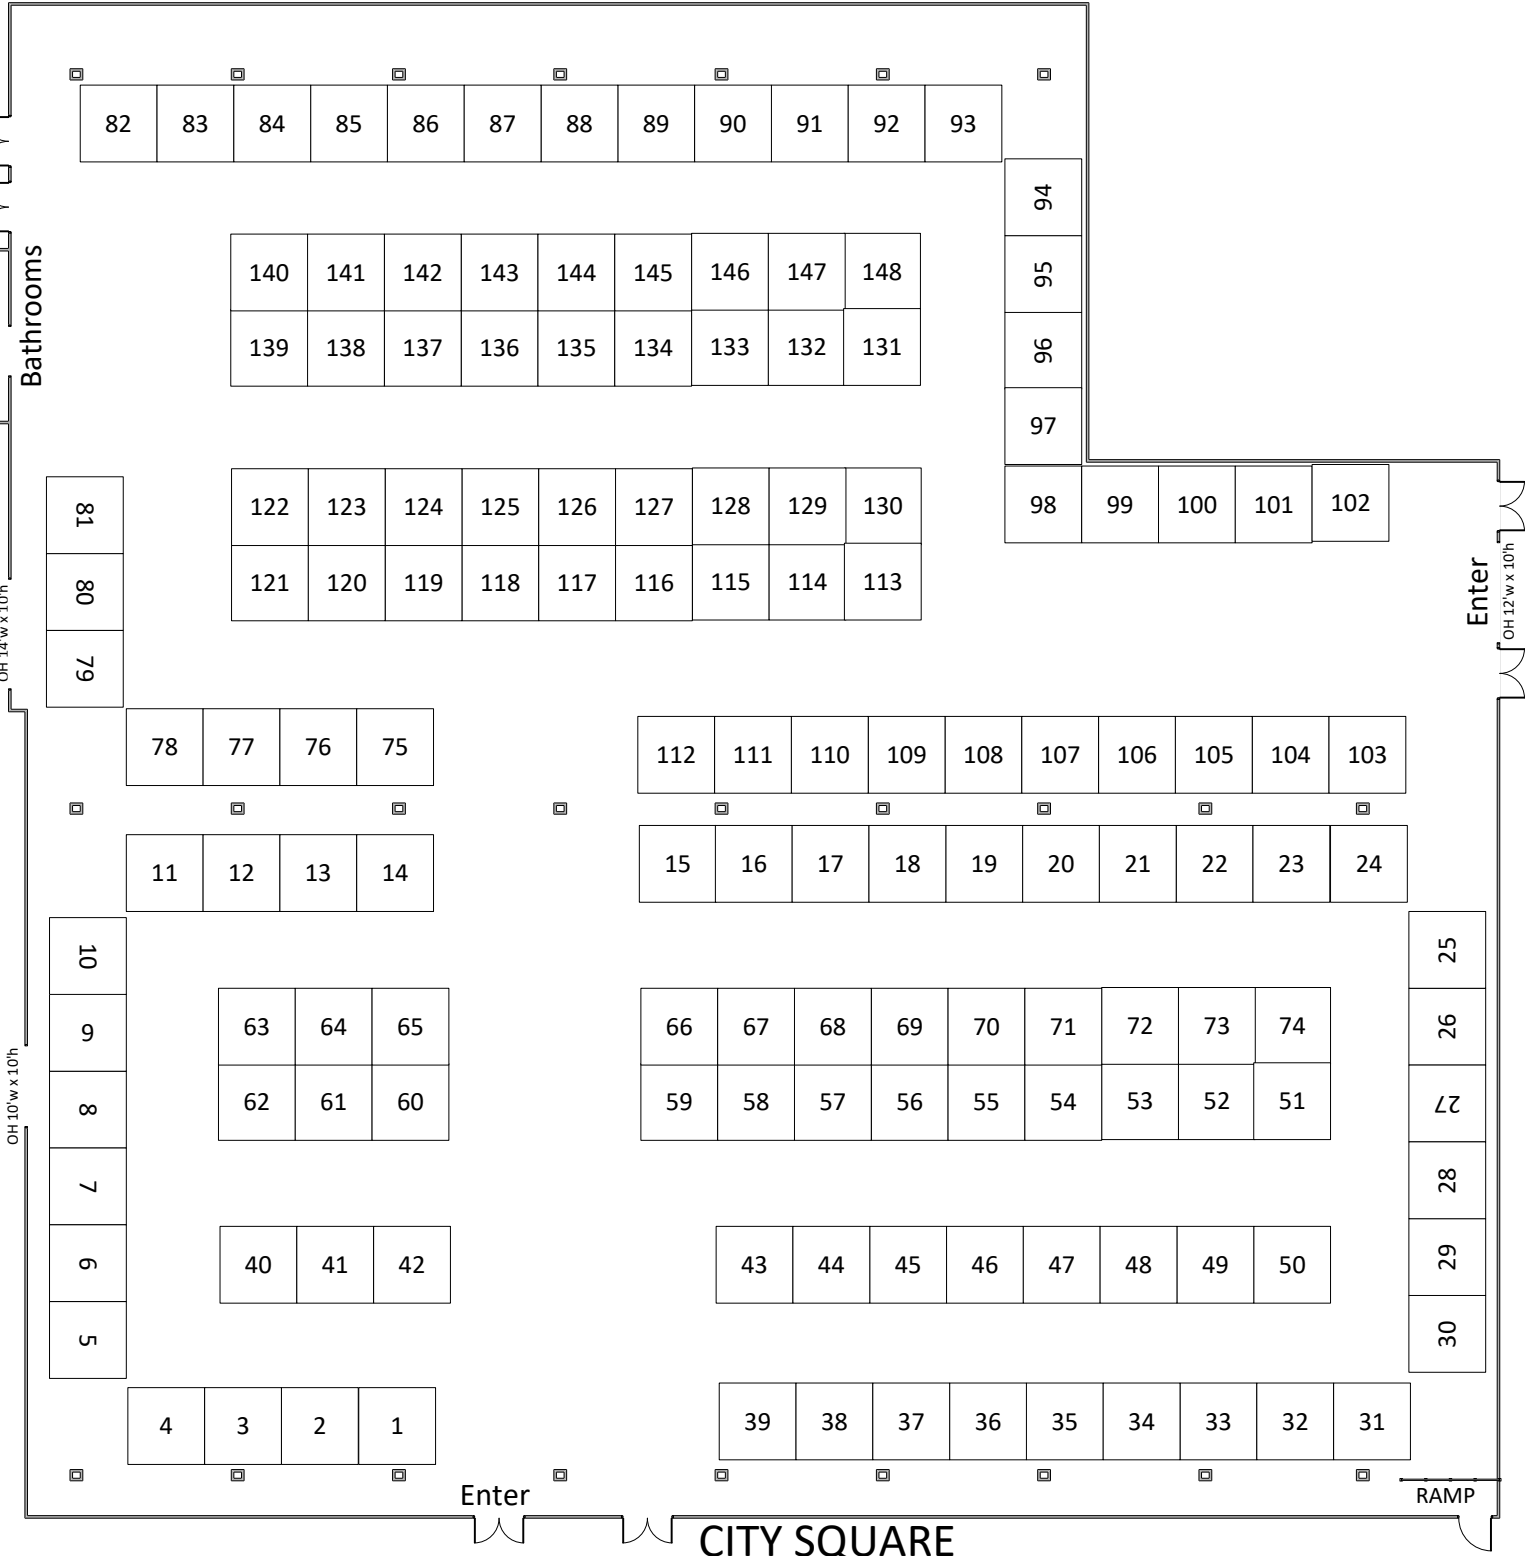

Ag Centre Hallway South of Intersection

**CANADA ROOM
HALLWAY
160'X18'**

All booths 10' wide x 8' deep

EXHIBITION HALL

CITY SQUARE / EXHIBITION HALL

HOME SHOW

Blue Hallway

Home Show

Main Street

All booths in the Main Street hall are 10' wide X 8' deep.

Home Show