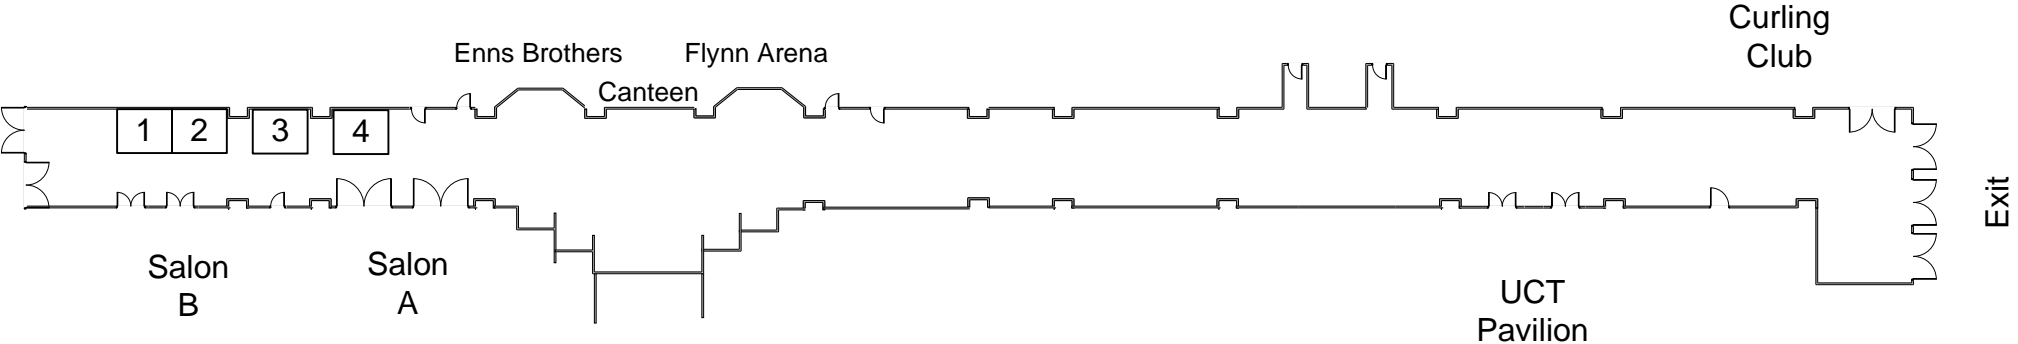

Ag Centre Hallway South of Intersection

**CANADA ROOM
HALLWAY
160'X18'**

All booths 10' wide x 8' deep

EXHIBITION HALL

CITY SQUARE / EXHIBITION HALL

HOME SHOW

Blue Hallway

Home Show

Main Street

All booths in the Main Street hall are 10' wide X 8' deep.

Home Show