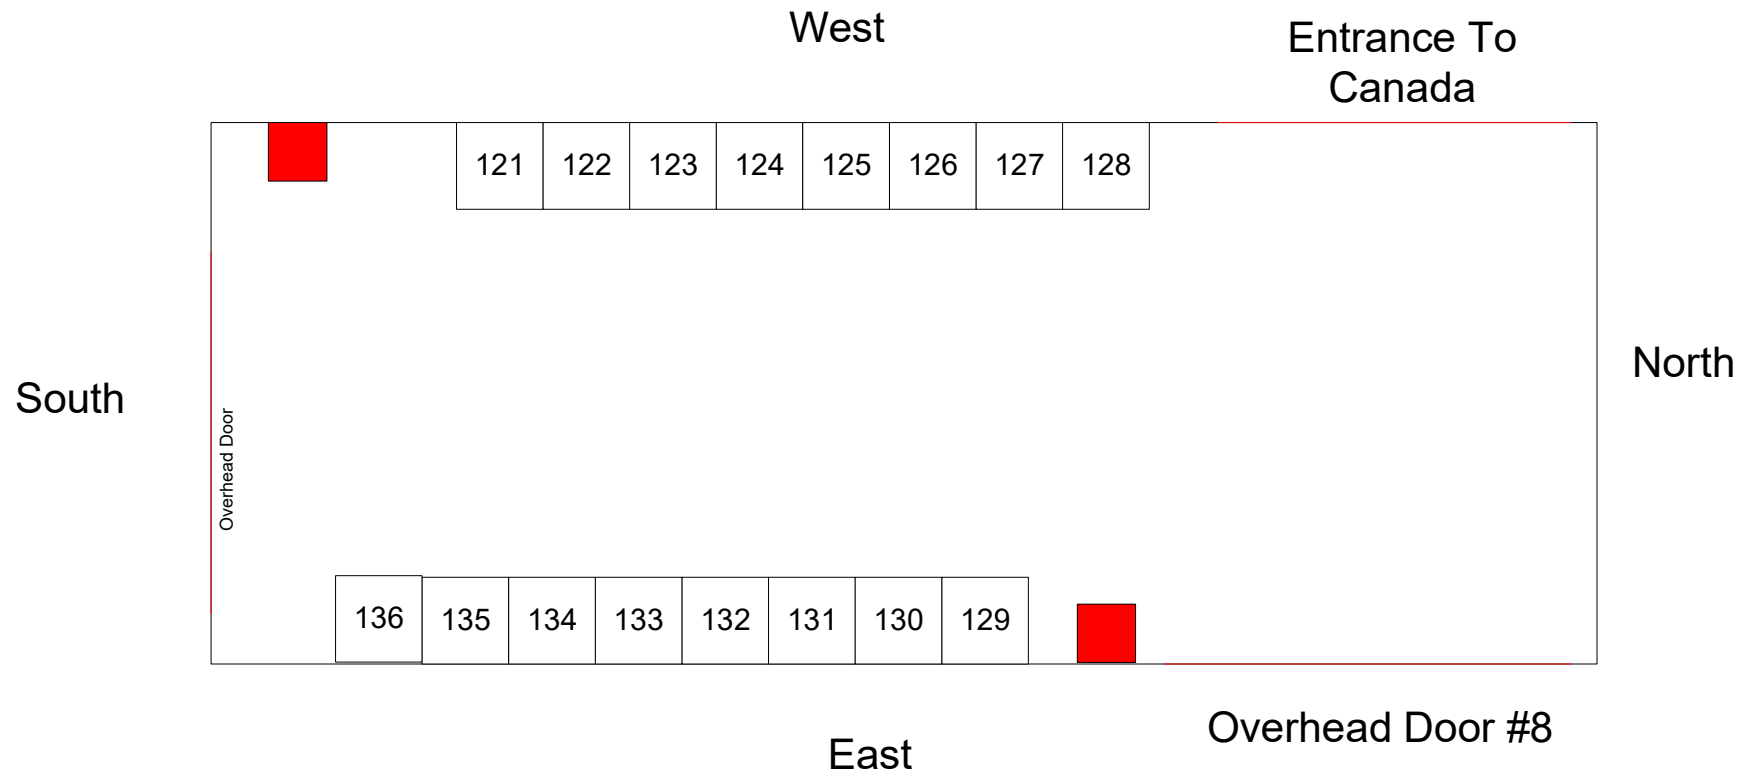

Ag Centre Hallway South of Intersection

**CANADA ROOM
HALLWAY
160'X18'**

All booths 10' wide x 8' deep

EXHIBITION HALL

CITY SQUARE / EXHIBITION HALL

HOME SHOW

Blue Hallway

Home Show

Main Street

All booths in the Main Street hall are 10' wide X 8' deep.

Home Show